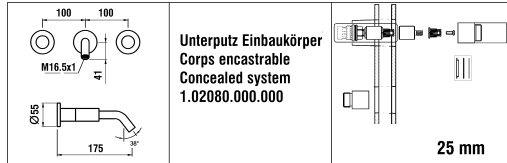

1. **3.1233.6.004.120.1 Chrome**
   3.1233.6.081.120.1 Black Titanium
   3.1233.6.090.120.1 PVD Inox

5.30016.000.000