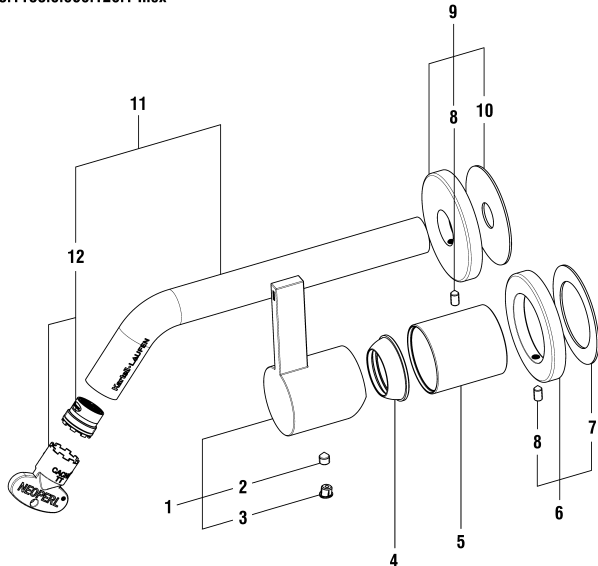

Kat./Cat. => Arwa
Unterputz Einbaukörper
Corps encastrable
Concealed system
5.74049.000.000

25 mm

5.30023.000.000

3.1133.6.004.120.1 Chrome

3.1133.6.081.120.1 Black Titanium

3.1133.6.090.120.1 Inox

Kartell by Laufen