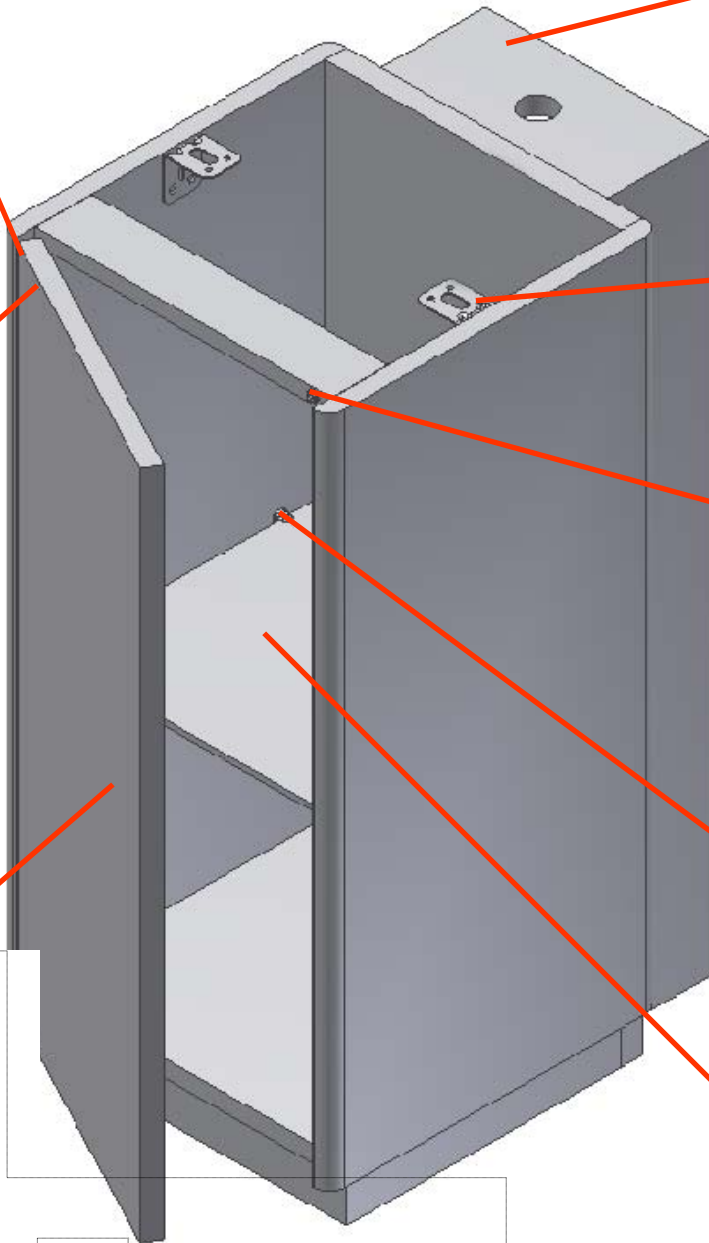

463

4.9270.3.043.xxx.1